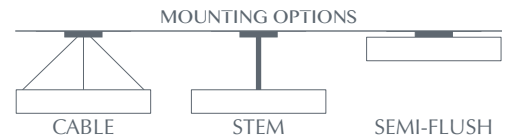

PROFILES 11201-36

Base Specifications:

36"square x 12"h x 25" - 96"adj OAH
 10: WRL - 8 x E26 - for LED Retro 20W max ea
 Opal Acrylic Diffuser

Notes:

Cable hung*
 04 Lamping: Wattage and Lumens - Initial at the source, no black power cord.

11201-36	-	-	-
MODEL	FINISH	DIFFUSER	LAMPING

*Modifications:

- Cable hung (Standard)
- Stem mount: ____ OAH
- Semi-flush mount (1" - 1.5" from ceiling to top of fixture)
- Top diffuser (LED only)

Other Modifications: