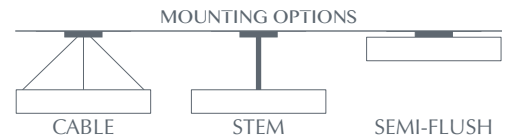

GENESIS 11206-36

Base Specifications:

36" dia x 6.5" h x 14" - 96" adj OAH
 10: WRL - 8 x E26 - for LED Retro 20W max ea
 Opal Acrylic Bottom Diffuser

Notes:

Cable hung*
 04 Lamping: Wattage and Lumens - Initial at the source, no black power cord

11206-36	-	-	-
MODEL	FINISH	DIFFUSER	LAMPING

*Modifications:

- Cable hung (Standard)
- Stem mount: ___ OAH
- Semi-flush mount (1" - 1.5" from ceiling to top of fixture)
- Top diffuser (LED only)

Other Modifications: